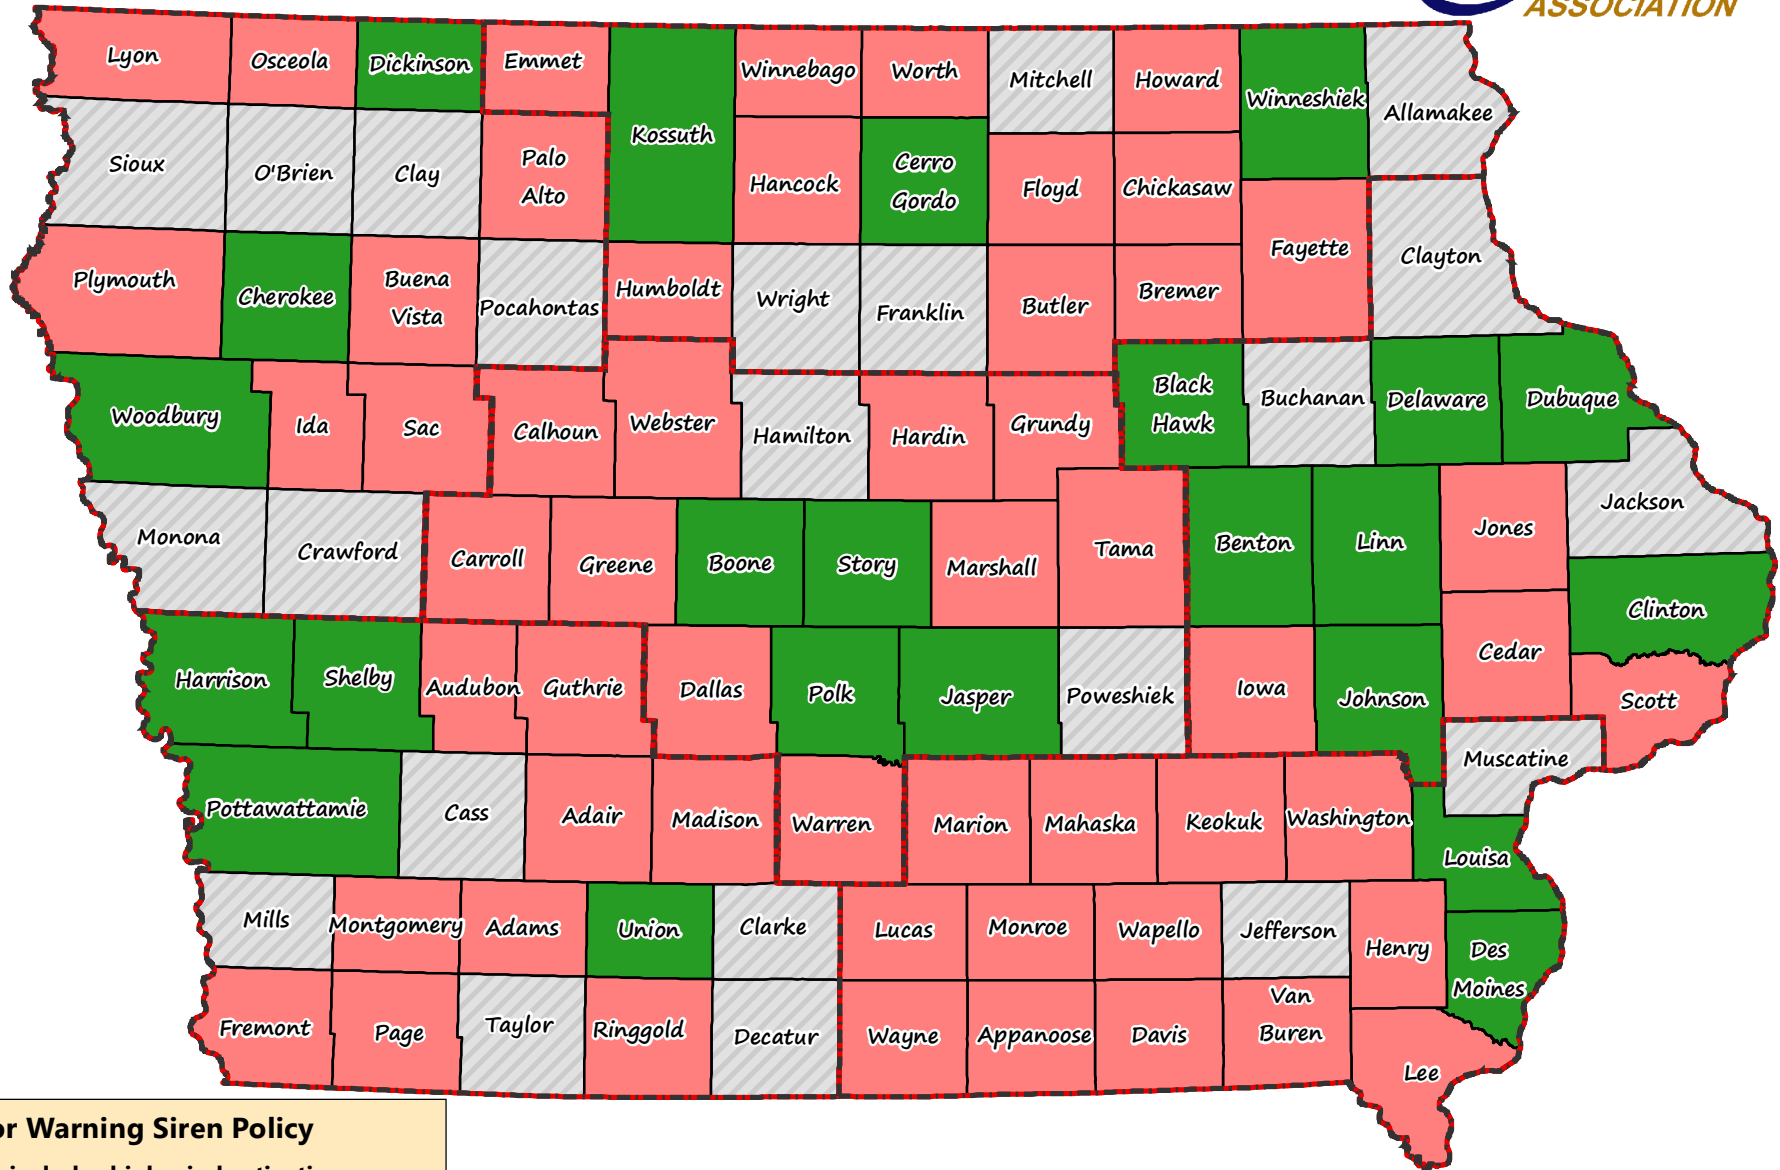

# Outdoor Warning Siren High Wind Policy

**Outdoor Warning Siren Policy**

- Policy includes high wind activation
- Policy does not include high wind activation
- No response to survey